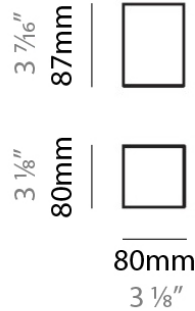

PROJECT	_____
TYPE	_____
NOTES	_____
QUANTITY	_____
DATE	_____

TWO SURFACE

D82165

GENERAL

Series: Two
Brand: Panzeri
Division: Design
Mounting Type: Surface
Mounting Location: Ceiling
Subcategory: Downlight

PHYSICAL

Shape: Cube
Length (mm): 80
Length (in): 3 1/8"
Width (mm): 80
Width (in): 3 1/8"
Height (mm): 87
Height (in): 3 1/2"
Light Distribution: Downlight
Weight (kg): 1.4
Weight (lbs): 3
Fixture Material: Aluminum

ELECTRICAL

Number of Lamps: 1
Lamp Type: LED Retrofit / Halogen
Lamp Shape: MR16
Bulb Included: Bulb Not Included
Total Output Wattage (W): 6 / 50
Max. Wattage Per Lamp (W): 6 / 50
Lamp Base: GU10
Input Voltage (V): 120

LED

OPTICAL

RATINGS AND CERTIFICATIONS

Certified By: CSA Certified to UL and CSA Standards
IP rating: IP20