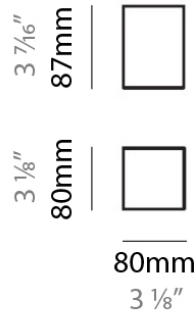

PROJECT
TYPE
NOTES
QUANTITY
DATE

TWO SURFACE

D82164

GENERAL

Series: Two
Brand: Panzeri
Division: Design
Mounting Type: Surface
Mounting Location: Ceiling
Subcategory: Downlight

PHYSICAL

Shape: Cube
Length (mm): 80
Length (in): 3 1/8
Width (mm): 80
Width (in): 3 1/8
Height (mm): 87
Height (in): 3 1/2
Light Distribution: Downlight
Weight (kg): 1.4
Weight (lbs): 3
Fixture Finish: PAL
Fixture Material: Aluminum

ELECTRICAL

Number of Lamps: 1
Lamp Type: LED Retrofit / Halogen
Lamp Shape: MR16
Bulb Included: Bulb Not Included
Total Output Wattage (W): 6 / 50
Max. Wattage Per Lamp (W): 6 / 50
Lamp Base: GU10
Input Voltage (V): 120

LED

OPTICAL

RATINGS AND CERTIFICATIONS

Certified By: CSA Certified to UL and CSA Standards
IP rating: IP20